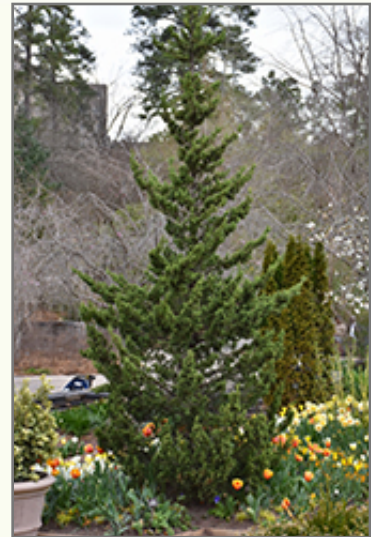

Gertens Plant Info.

Trautman Juniper *Juniperus chinensis 'Trautman'*

Height: 15 feet

Spread: 3 feet

Sunlight: ○

Hardiness Zone: 4b

Description:

A narrow columnar evergreen shrub, makes a great accent or articulation plant in home landscapes; interesting blue-green needle-like foliage and extraordinary, large silver-blue berries; a very versatile landscape plant, needs full sun

Ornamental Features

Trautman Juniper is a dwarf conifer which is primarily valued in the landscape for its rigidly columnar form. It has grayish green-variegated bluish-green foliage. The scale-like sprays of foliage remain bluish-green throughout the winter. It produces silvery blue berries from mid summer to late winter.

Landscape Attributes

Trautman Juniper is a multi-stemmed evergreen shrub with a narrowly upright and columnar growth habit. It lends an extremely fine and delicate texture to the landscape composition which can make it a great accent feature on this basis alone.

This is a high maintenance shrub that will require regular care and upkeep, and is best pruned in late winter once the threat of extreme cold has passed. Deer don't particularly care for this plant and will usually leave it alone in favor of tastier treats. It has no significant negative characteristics.

Trautman Juniper is recommended for the following landscape applications;

Trautman Juniper
Photo courtesy of NetPS Plant Finder