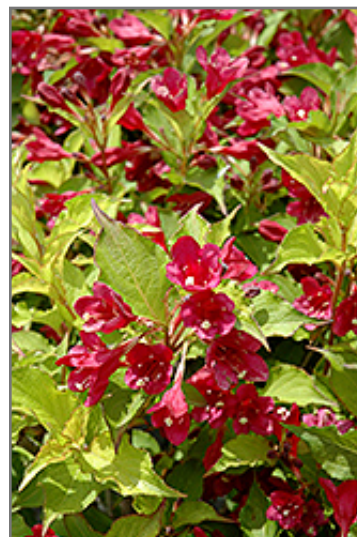

"WHERE GREAT IDEAS ARE GROWING"

Ghost® Weigela*
Weigela florida 'Carlton'

Height: 4 feet

Spread: 4 feet

Sunlight: ○

Hardiness Zone: 4a

Description:

This is one interesting weigela; forms a mounded shrub with foliage that starts out green then turns an iridescent butter yellow, finishing almost greenish-white in fall; long blooming ruby red trumpet-shaped flowers attract hummingbirds

Ornamental Features

Ghost Weigela features showy clusters of ruby-red trumpet-shaped flowers with creamy white anthers along the branches from late spring to mid fall. It has attractive buttery yellow deciduous foliage which emerges light green in spring. The pointy leaves are highly ornamental and turn an outstanding white in the fall. The smooth gray bark and brick red branches add an interesting dimension to the landscape.

Landscape Attributes

Ghost Weigela is a dense multi-stemmed deciduous shrub with a mounded form. Its relatively fine texture sets it apart from other landscape plants with less refined foliage.

This shrub will require occasional maintenance and upkeep, and should only be pruned after flowering to avoid removing any of the current season's flowers. It is a good choice for attracting hummingbirds to your yard. It has no significant negative characteristics.

- Accent
- Mass Planting
- Hedges/Screening
- General Garden Use

Planting & Growing

Ghost Weigela will grow to be about 4 feet tall at maturity, with a spread of 4 feet. It tends to fill out right to the ground and therefore doesn't necessarily require facer plants in front. It grows at a medium rate, and under ideal conditions can be expected to live for approximately 30 years.