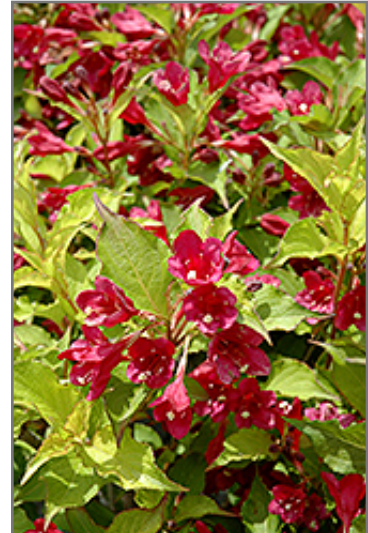

"WHERE GREAT IDEAS ARE GROWING"

Ghost® Weigela*
Weigela florida 'Carlton'

Height: 4 feet

Spread: 4 feet

Sunlight: ○

Hardiness Zone: 4a

Description:

This is one interesting weigela; forms a mounded shrub with foliage that starts out green then turns an iridescent butter yellow, finishing almost greenish-white in fall; long blooming ruby red trumpet-shaped flowers attract hummingbirds

Ornamental Features

Ghost Weigela features showy clusters of ruby-red trumpet-shaped flowers with creamy white anthers along the branches from late spring to mid fall. It has attractive buttery yellow deciduous foliage which emerges light green in spring. The pointy leaves are highly ornamental and turn an outstanding white in the fall. The smooth gray bark and brick red branches add an interesting dimension to the landscape.

Landscape Attributes

Ghost Weigela is a dense multi-stemmed deciduous shrub with a mounded form. Its relatively fine texture sets it apart from other landscape plants with less refined foliage.

This shrub will require occasional maintenance and upkeep, and should only be pruned after flowering to avoid removing any of the current season's flowers. It is a good choice for attracting hummingbirds to your yard. It has no significant negative characteristics.

- Accent
- Mass Planting
- Hedges/Screening
- General Garden Use

Planting & Growing

Ghost Weigela will grow to be about 4 feet tall at maturity, with a spread of 4 feet. It tends to fill out right to the ground and therefore doesn't necessarily require facer plants in front. It grows at a medium rate, and under ideal conditions can be expected to live for approximately 30 years.