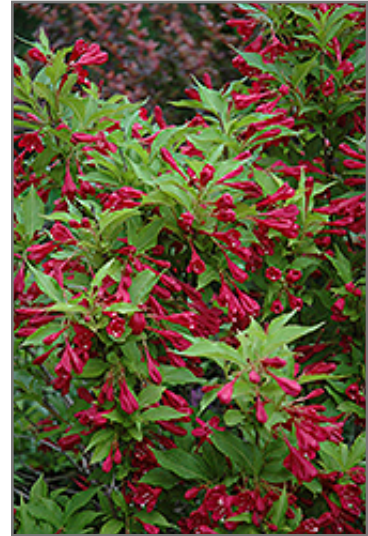

"WHERE GREAT IDEAS ARE GROWING"

- Accent
- Mass Planting
- Hedges/Screening
- General Garden Use

Planting & Growing

Red Prince Weigela will grow to be about 6 feet tall at maturity, with a spread of 6 feet. It has a low canopy, and is suitable for planting under power lines. It grows at a medium rate, and under ideal conditions can be expected to live for approximately 30 years.

This shrub should only be grown in full sunlight. It prefers to grow in average to moist conditions, and shouldn't be allowed to dry out. It is not particular as to soil type or pH. It is highly tolerant of urban pollution and will even thrive in inner city environments. This is a selected variety of a species not originally from North America.

*Red Prince Weigela flowers
Photo courtesy of NetPS Plant Finder*