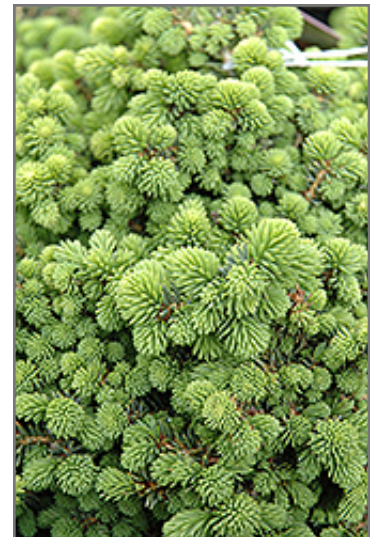

Little Gem Spruce foliage
Photo courtesy of NetPS Plant Finder