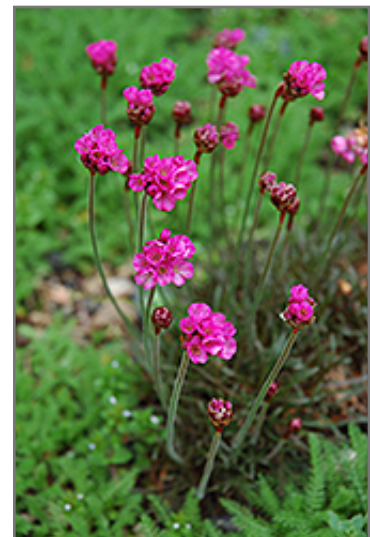

*Dusseldorf Pride Sea Thrift flowers
Photo courtesy of NetPS Plant Finder*