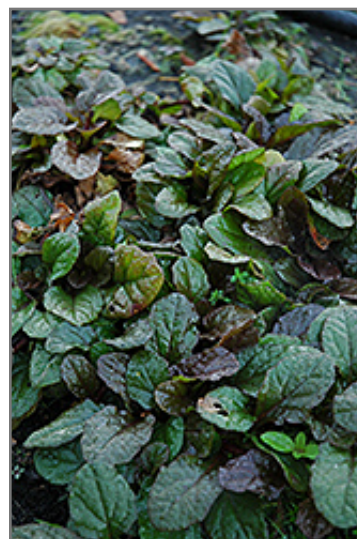

Bronze Beauty Bugleweed flowers
Photo courtesy of NetPS Plant Finder

Bronze Beauty Bugleweed foliage
Photo courtesy of NetPS Plant Finder