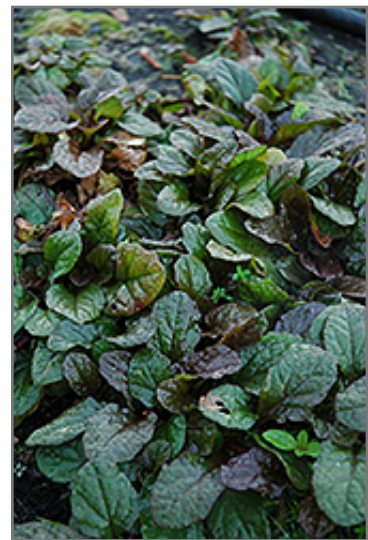

Bronze Beauty Bugleweed flowers
Photo courtesy of NetPS Plant Finder

Bronze Beauty Bugleweed foliage
Photo courtesy of NetPS Plant Finder