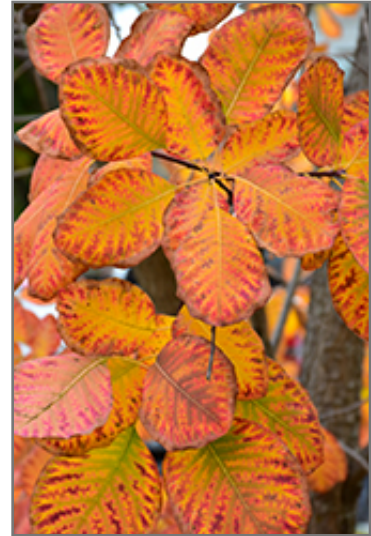

“WHERE GREAT IDEAS ARE GROWING”

American Smoketree is recommended for the following landscape applications;

- Accent
- Hedges/Screening

Planting & Growing

American Smoketree will grow to be about 20 feet tall at maturity, with a spread of 20 feet. It has a low canopy with a typical clearance of 3 feet from the ground, and is suitable for planting under power lines. It grows at a medium rate, and under ideal conditions can be expected to live for 60 years or more.

This tree does best in full sun to partial shade. It is very adaptable to both dry and moist locations, and should do just fine under average home landscape conditions. It is not particular as to soil type, but has a definite preference for alkaline soils. It is highly tolerant of urban pollution and will even thrive in inner city environments. This species is native to parts of North America.

* This is a 'special order' plant - contact store for details

*American Smoketree in fall
Photo courtesy of NetPS Plant Finder*