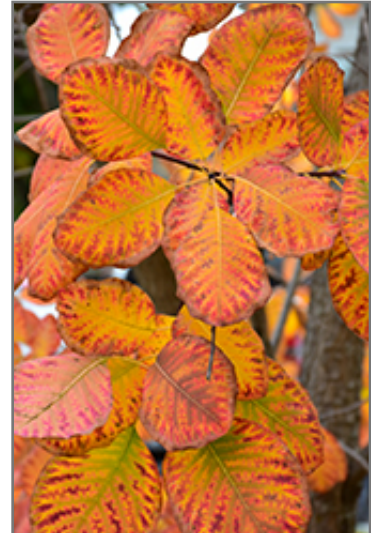

“WHERE GREAT IDEAS ARE GROWING”

American Smoketree is recommended for the following landscape applications;

- Accent
- Hedges/Screening

Planting & Growing

American Smoketree will grow to be about 20 feet tall at maturity, with a spread of 20 feet. It has a low canopy with a typical clearance of 3 feet from the ground, and is suitable for planting under power lines. It grows at a medium rate, and under ideal conditions can be expected to live for 60 years or more.

This tree does best in full sun to partial shade. It is very adaptable to both dry and moist locations, and should do just fine under average home landscape conditions. It is not particular as to soil type, but has a definite preference for alkaline soils. It is highly tolerant of urban pollution and will even thrive in inner city environments. This species is native to parts of North America.

* This is a 'special order' plant - contact store for details

*American Smoketree in fall
Photo courtesy of NetPS Plant Finder*