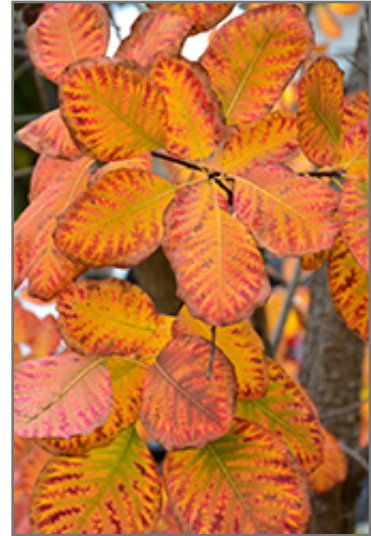

"WHERE GREAT IDEAS ARE GROWING"

American Smoketree is recommended for the following landscape applications;

- Accent
- Hedges/Screening

Planting & Growing

American Smoketree will grow to be about 20 feet tall at maturity, with a spread of 20 feet. It has a low canopy with a typical clearance of 3 feet from the ground, and is suitable for planting under power lines. It grows at a medium rate, and under ideal conditions can be expected to live for 60 years or more.

This tree does best in full sun to partial shade. It is very adaptable to both dry and moist locations, and should do just fine under average home landscape conditions. It is not particular as to soil type, but has a definite preference for alkaline soils. It is highly tolerant of urban pollution and will even thrive in inner city environments. This species is native to parts of North America.

* This is a 'special order' plant - contact store for details

*American Smoketree in fall
Photo courtesy of NetPS Plant Finder*